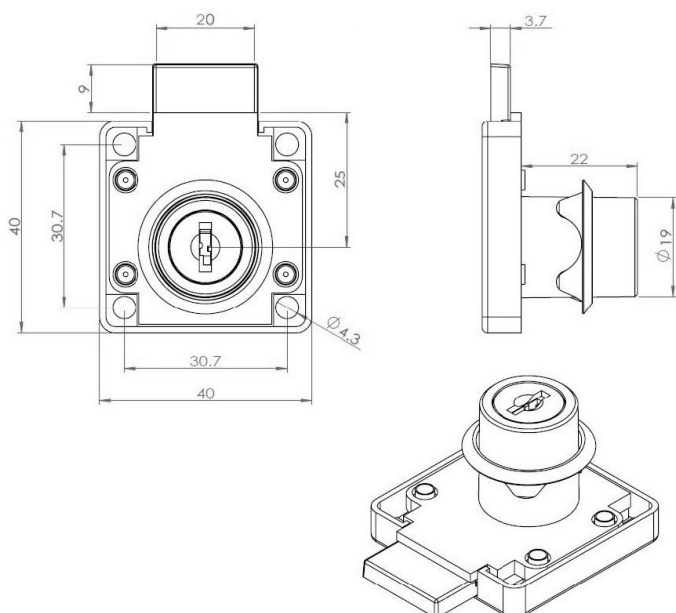

PRODUCT SHEET

Description:

Rim Lock MIC850, $\varnothing 19 \times 22 \text{mm}$, Body Only, #J11+#J12, Left, NPL

Item number:

14.01.014-9

Units	Box	Carton	HS Code	Barcode
Pcs.	24	240	8301300000	
				5704866031745

LEFT

SISO A/S

Mileparken 11
DK-2740 Skovlunde
Denmark
VAT: DK 24786013

Phone +45 45 830 900

www.siso.dk
siso@siso.dk

Danske Bank
Nytorv Branch
Copenhagen
SWIFT: DABADKKK

Account no.
4180 3112 112936
IBAN Account
DK7230003112112936